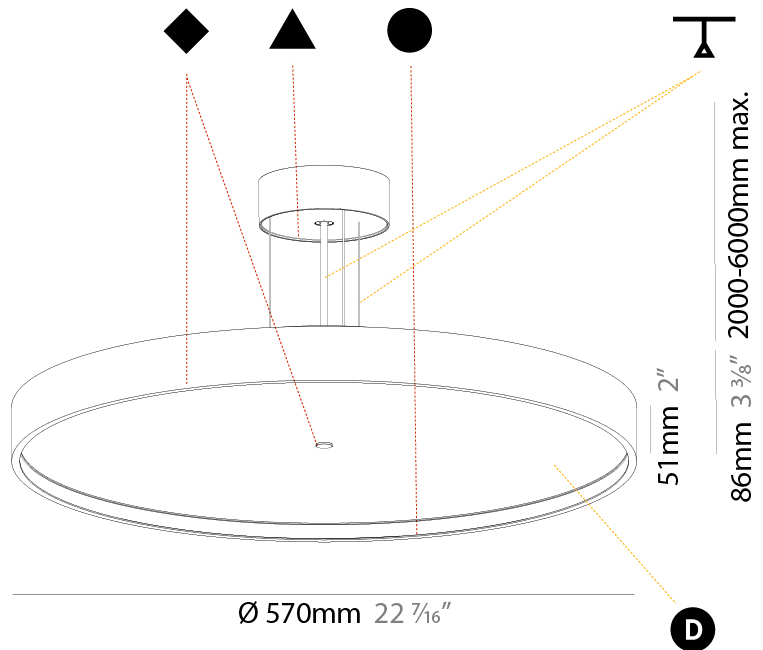

GENERAL

Series: Sign Diva
Subseries: Sign Diva Korona
Brand: Prolicht
Division: Architectural
Mounting Type: Suspension
Mounting Location: Ceiling
Subcategory: Pendant

PHYSICAL

Shape: Round
Diameter (mm): 570
Diameter (in): 22 7/16
Height (mm): 86
Height (in): 3 3/8
Light Distribution: Direct
Weight (kg): 8.067
Weight (lbs): 17.78
Diffuser: PMMA - Opal / Micro-Prism / Sparkling Secret / Vintage Industrial
Fixture Finish: SSR / BKV / CWI / CRY / HAB / UFT / ITA / RUA / FTG / MYG / LOD / PUS / FRO / FUP / KIA / POP / BLS / SPG / MEY / GOH / GUM / CHC / COM / ABZ / JAG / OBR / MOS / ROR
Fixture Material: Extruded Aluminum / Steel
Cable Details: 2,000mm/78 3/4" or 6,000mm/236 1/4" Transparent Cable

ELECTRICAL

Lamp Type: LED (Zhaga Standard)
Input Wattage (W): 49
Total Output Wattage (W): 46.9
Dimming: Tri-Mode (Non-Dimming and Phase Dimming (120Vac only) and 0-10V Dimming)
Driver Included: Yes
Driver Location: Integrated
Driver Type: Constant Current - Universal
Driver Class: Class 2
Input Voltage (V): 120 - 277
Constant Current (MA): 350

LED

Color Temperature (°K): 2700 / 3000 / 3500 / 4000
Max. Delivered Lumen (lm): 4978 / 5337 / 5384 / 5494
Nominal Lumen (lm): 6199 / 6646 / 6705 / 6842
CRI: >90 CRI
Lamp Life (hrs): 50000

OPTICAL

RATINGS AND CERTIFICATIONS

Certified By: Certified for North American Standards
IP rating: IP20